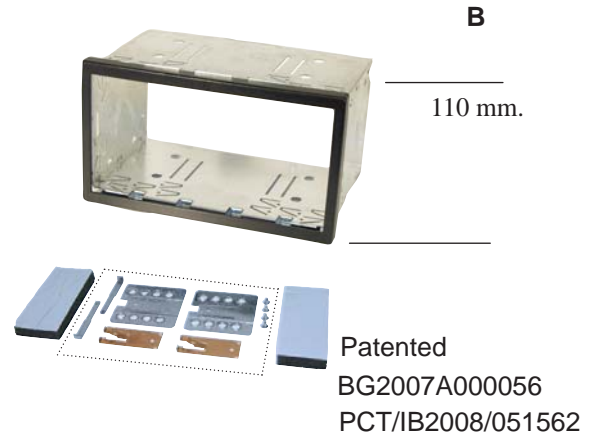

If Soft Touch is indicated, then the color is equal to the OEM dashboard

The 2-Din kits have been divided in A/ B/ C/ D models

Universal 2 - Din kit 100 mm. bracket

Universal 2- ISO kit 110 mm. bracket

Car specific kit without metal bracket